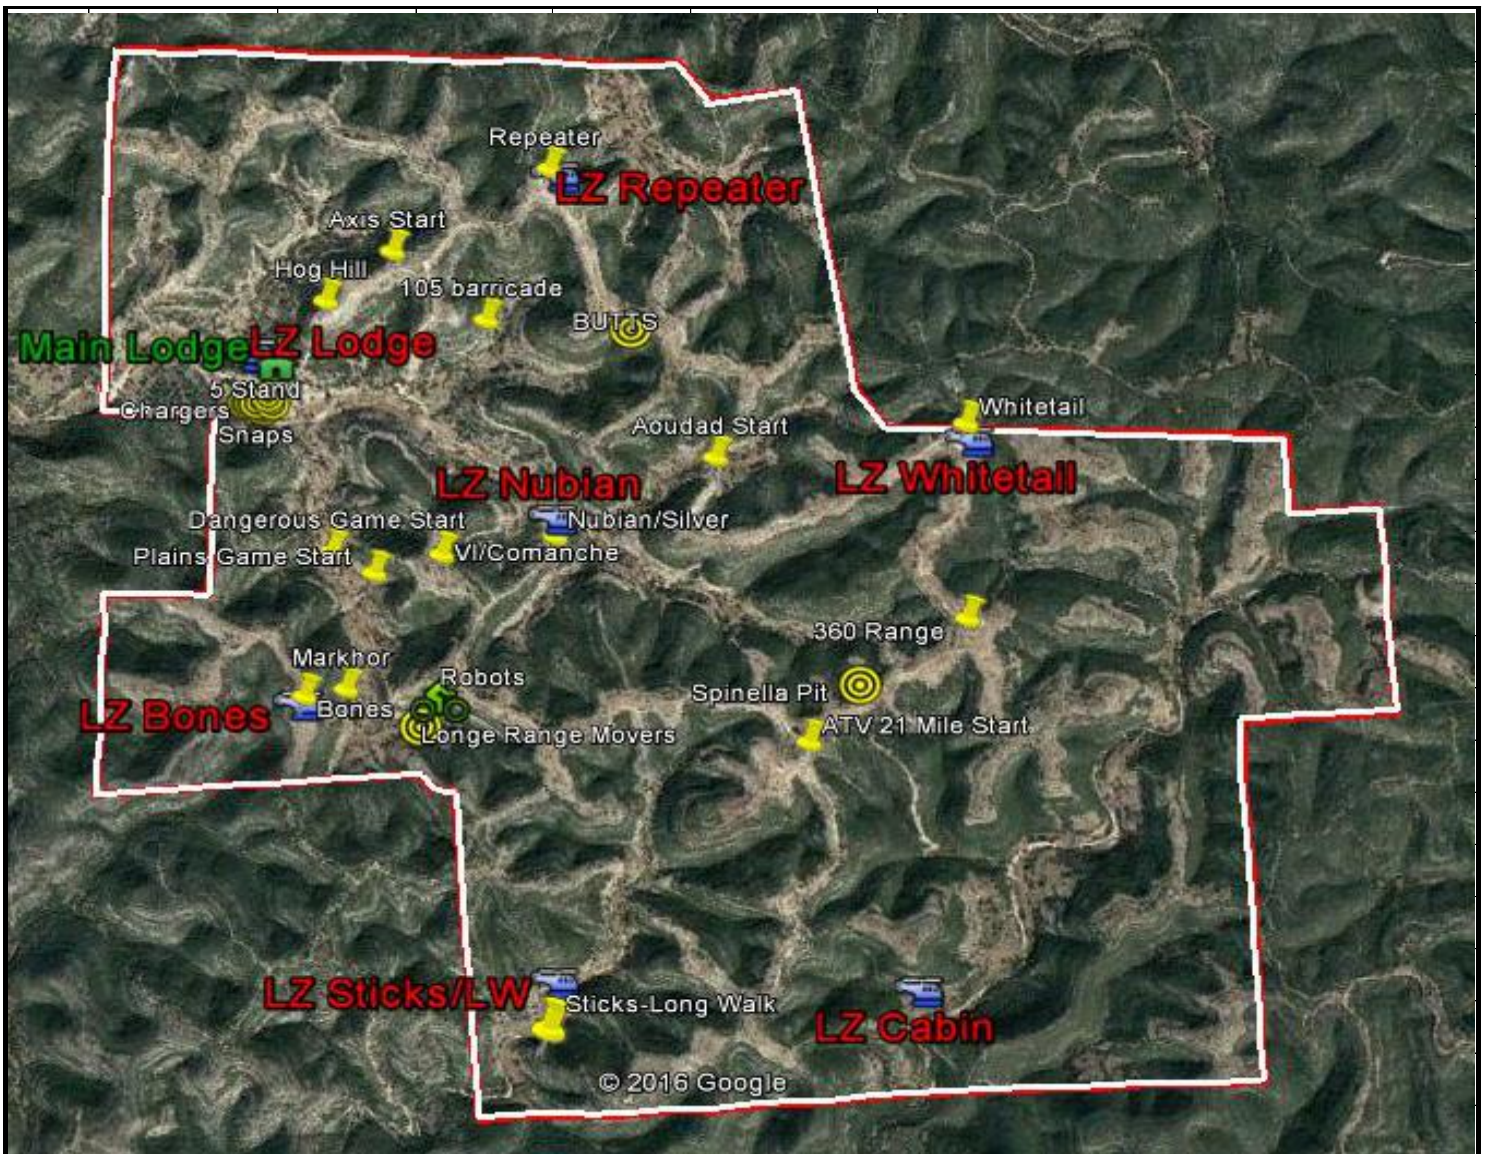

FTW Operation, LLC

Contact

FTW Operations, LLC (DBA FTW/SAAM), 1802 Horse Hollow Road, Barksdale, Texas 78828. PH) 830-234-4366, Fax) 830-234-4168, timfallon@ftwsaam.com, www.ftwsaam.com

Federal ID#

FEIN # 20-4128651, DUNS: 078691613, CAGE: 6TZF3

Ownership

FTW Operations, LLC is owned by FTW Partners, LP. FTW Partners is owned by The Fallon Family Trust, established 2005. 100% Owned by Tim and Susan Fallon.

The FTW Ranch has been owned by Tim and Susan Fallon since 1996 and is currently 12,000+ acres. The main line of operations for the FTW by revenue source since 2005 is:

FTW Operations

Description

1) SAAM™, a world renowned Hunter Training Program, held throughout the year. The program readies hunters travelling worldwide to better prepare for their often dangerous and difficult hunts.
2) U.S. Military, U.S. Government Agencies and U.S. Law Enforcement Training Facility. The FTW specializes in custom built ranges to suit training requirements by units of the United States Government. **NOTE: the FTW does not do any Civilian Tactical Training whatsoever!** All U.S Government training is done in private with no other operations or visitors allowed during training, unless agreed to in writing by the agency being trained.
3) The FTW provides hunts for species born and raised on the ranch, including whitetail deer and 14 other species of endangered species from around the world that do well in the FTW's very rugged mountains.
4) The FTW has an extensive breeding facility for endangered or extinct species from around the world that are either released into the wild on the FTW or bought/sold into the Zoo industry throughout the U.S.